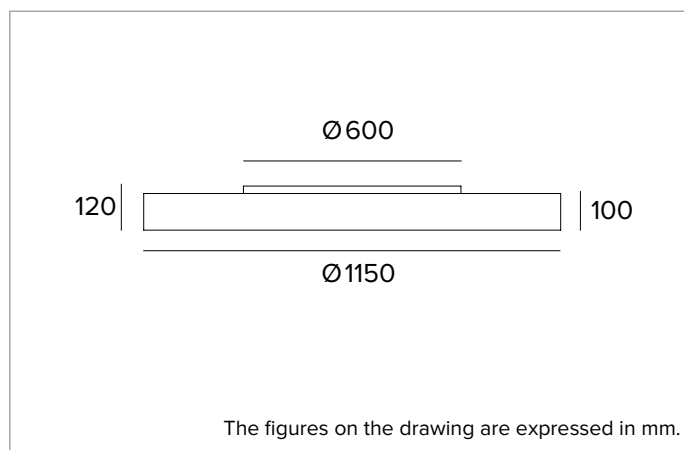

SOURCE

The LED Engine is made up of self-cooling circular boards. Tunable White version available on request.

Energy efficiency class: D, F

Nominal power: 286W

Nominal flux: 38131lm

Colour rendering index: 80

Colour and finish: Deep black

Dimensions: D=1150mm

Weight: 24Kg

Degree of protection: IP20 for recessed part

Degree of protection: IP40 for exposed part

ELECTRICAL CHARACTERISTICS

Integrated electronic ON-OFF power supply. Emergency Pack available on request. Equipped with a rapid connector for mains connection.